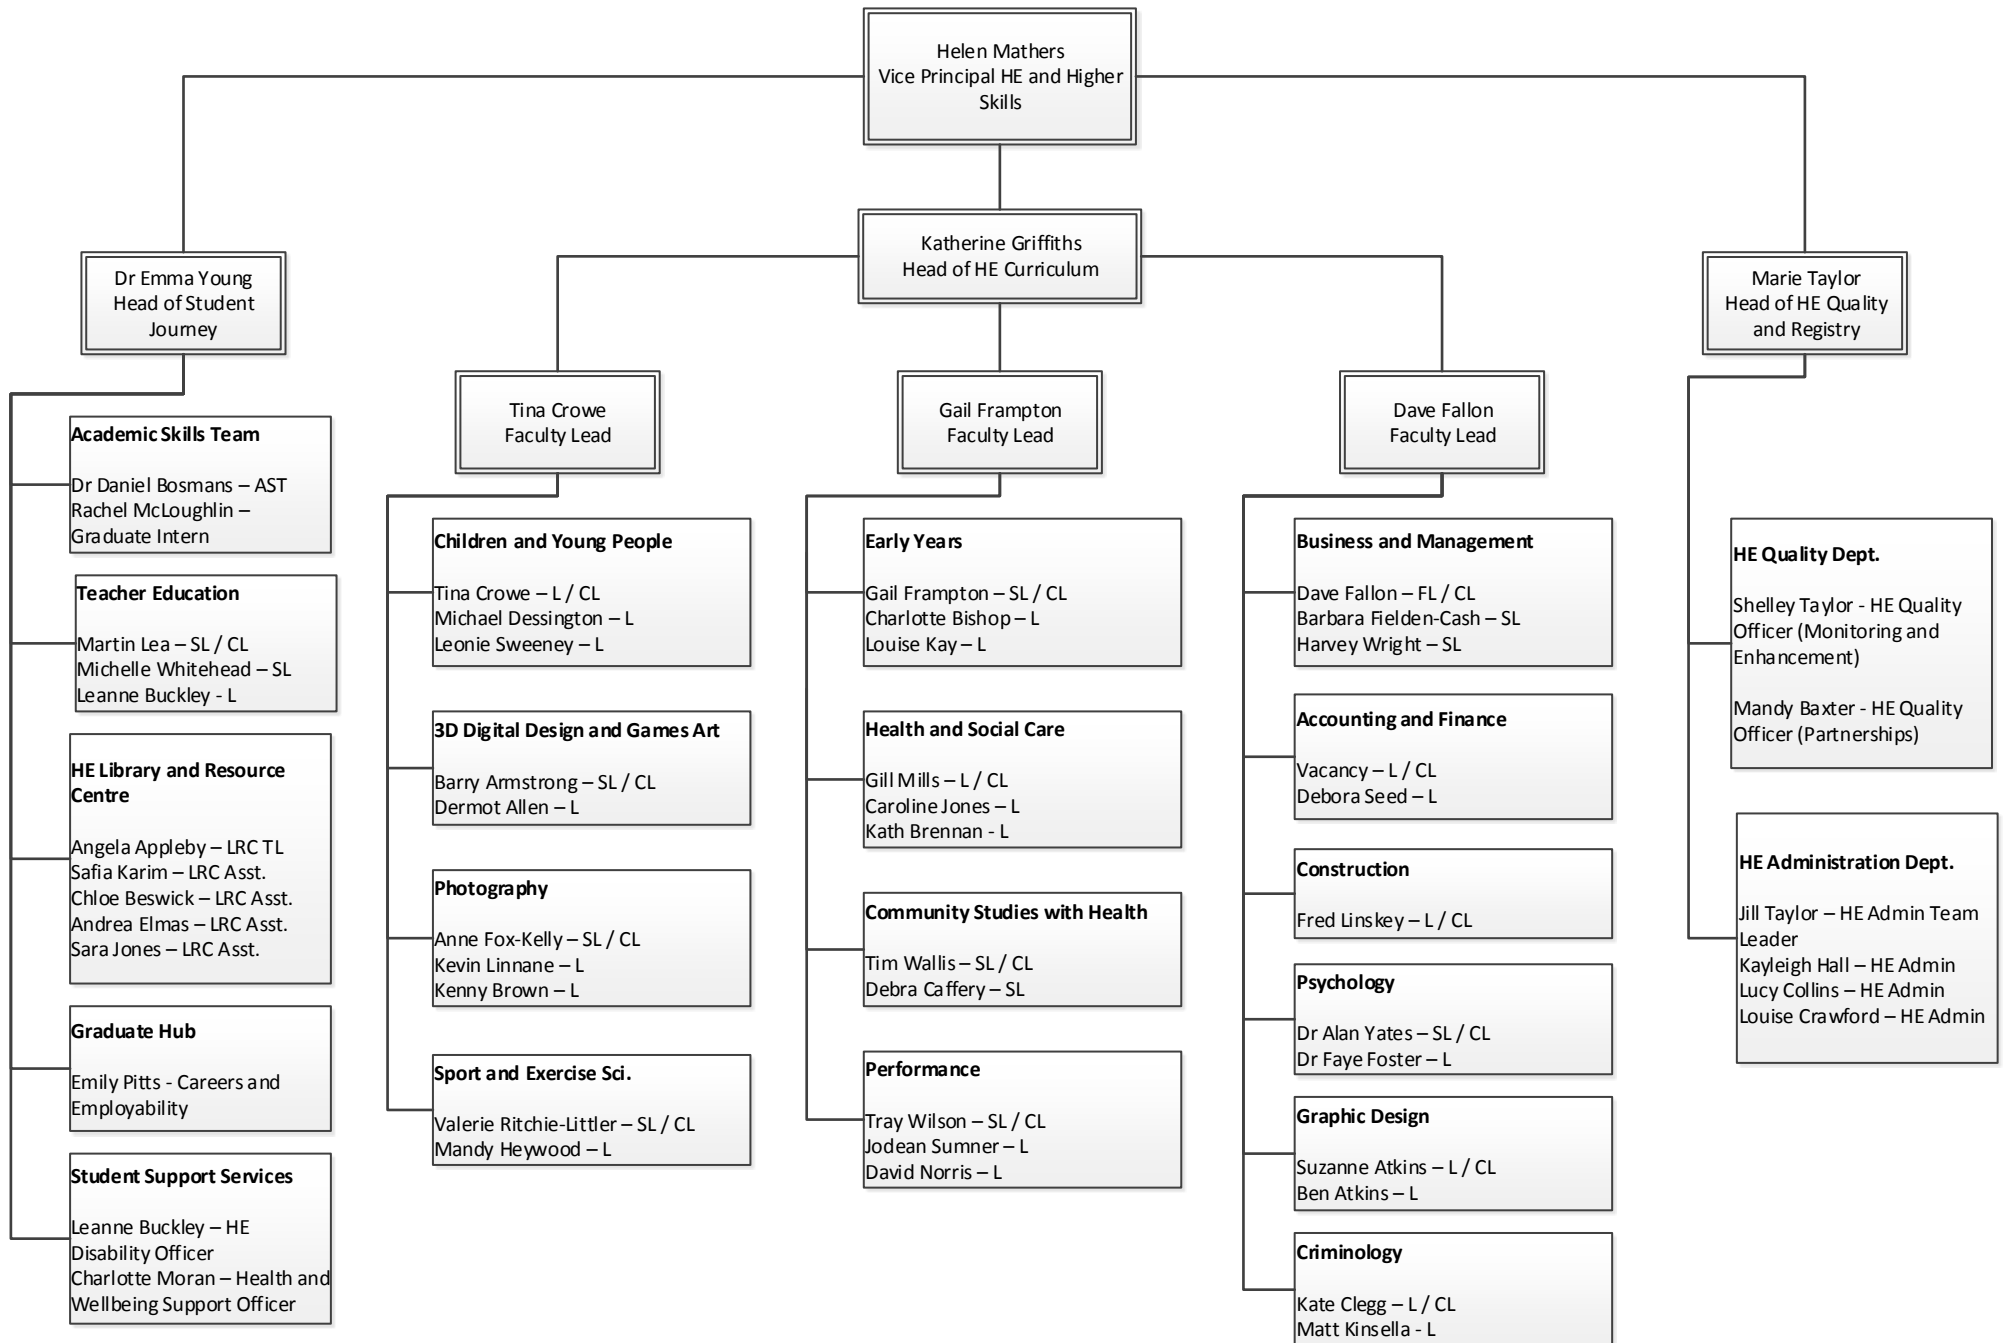

University Campus Oldham – Departmental Structure

UCO Student Support Services